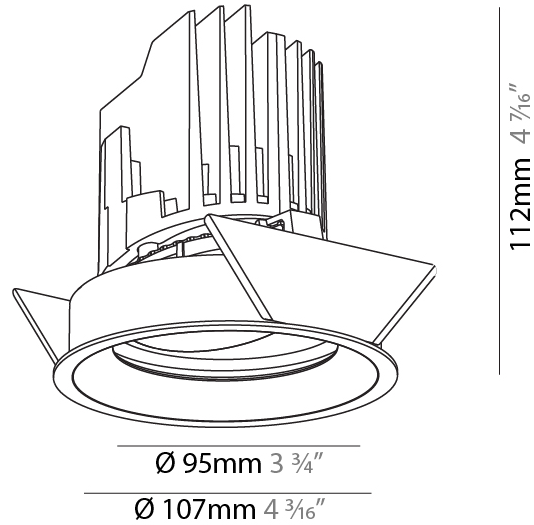

GENERAL

Series: Bioniq
Subseries: Bioniq Round Adjustable
Brand: Prolicht
Division: Architectural
Mounting Type: Recessed
Mounting Location: Ceiling
Subcategory: Downlight

PHYSICAL

Shape: Round
Diameter (mm): 107
Diameter (in): 4 3/16
Height (mm): 112
Height (in): 4 7/16
Ceiling Thickness (mm): 10 / 12.5 / 15
Ceiling Thickness (in): 3/8 or 1/2 or 9/16
Min. Recessing Depth (mm): 130
Min. Recessing Depth (in): 5 1/8
Light Distribution: Adjustable / Downlight
Weight (kg): 0.484
Weight (lbs): 1.07
Fixture Finish: SSR / BKV / CWI / CRY / HAB / UFT / ITA / RUA / FTG / MYG / LOD / PUS / FRO / FUP / KIA / POP / BLS / SPG / MEY / GOH / GUM / CHC / COM / ABZ / JAG / OBR / MOS / ROR
Fixture Material: Aluminum Die Cast
Cut-out Measurements: 98mm / 3 7/8"

OPTICAL

Reflector: 14 / 18 / 42
Adjustability: Rotational 355°, Tilt 30°

RATINGS AND CERTIFICATIONS

Certified By: Certified for North American Standards
IP rating: IP54

BIONIQ ROUND ADJUSTABLE RECESSED

A35239-